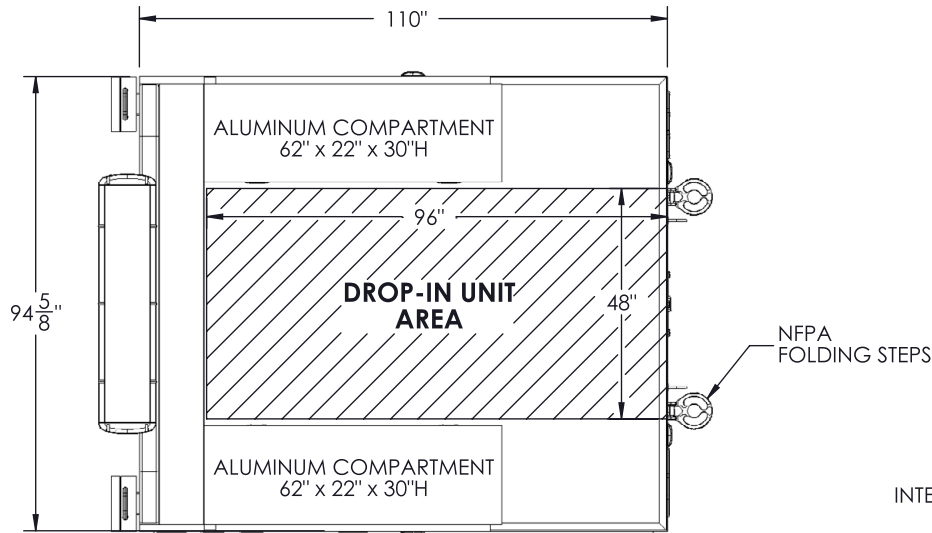

ACCEPT ONLY THE BEST

FA-GLIDER KIT #6-0701

*CET is a trademark of CET Fire Pumps Mfg Ltd.

75 Hector St., P.O. Box 90, Pierreville (Québec) Canada J0G 1J0 | Telephone: 1-888-844-2285 | Fax: 1-800-434-2613 | www.fire-pump.com