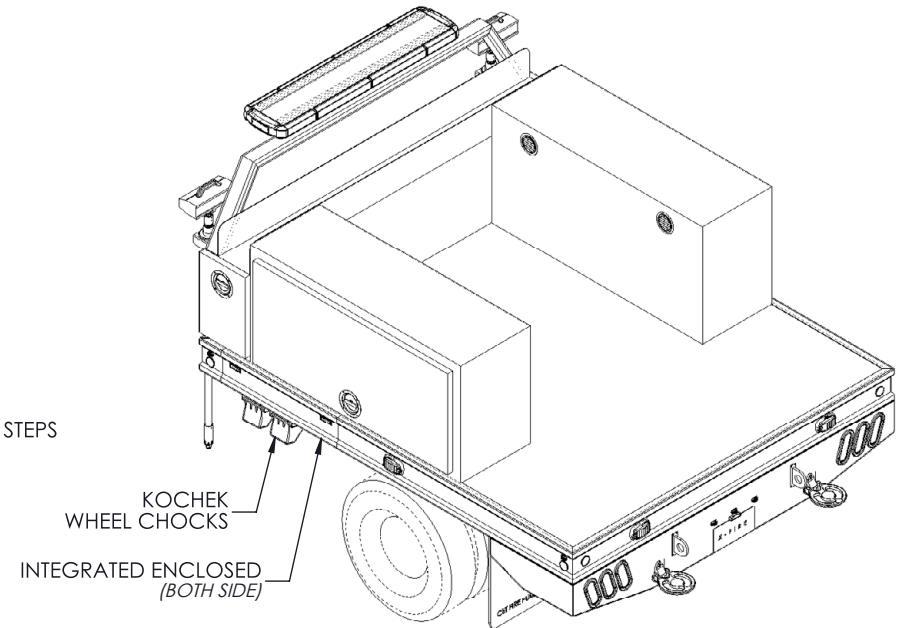

ACCEPT ONLY THE BEST

FA-GLIDER KIT #6-0701

*CET is a trademark of CET Fire Pumps Mfg Ltd.

75 Hector St., P.O. Box 90, Pierreville (Québec) Canada J0G 1J0 | Telephone: 1-888-844-2285 | Fax: 1-800-434-2613 | www.fire-pump.com