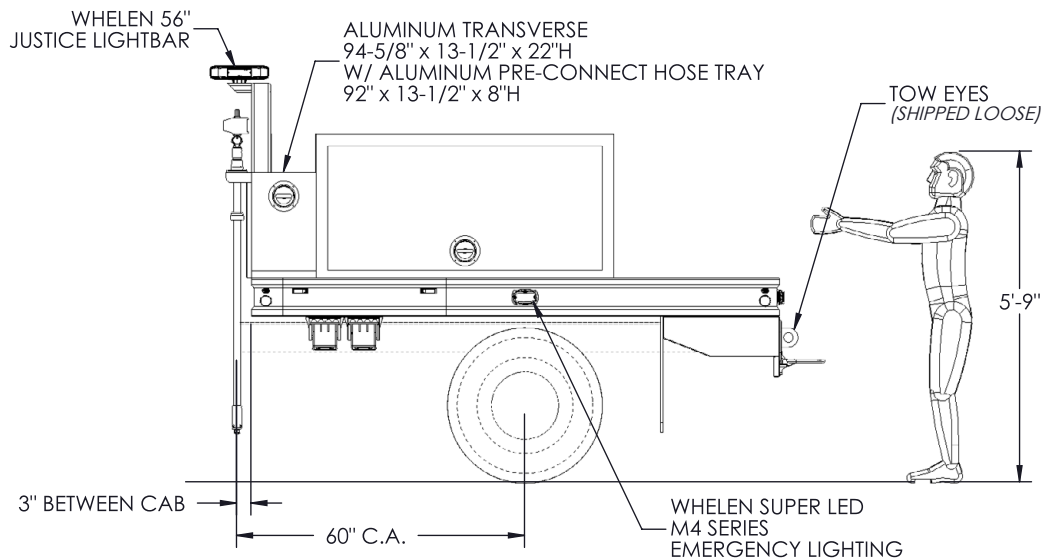

ACCEPT ONLY THE BEST

FA-GLIDER KIT #6-0701

*CET is a trademark of CET Fire Pumps Mfg Ltd.

75 Hector St., P.O. Box 90, Pierreville (Québec) Canada J0G 1J0 | Telephone: 1-888-844-2285 | Fax: 1-800-434-2613 | www.fire-pump.com