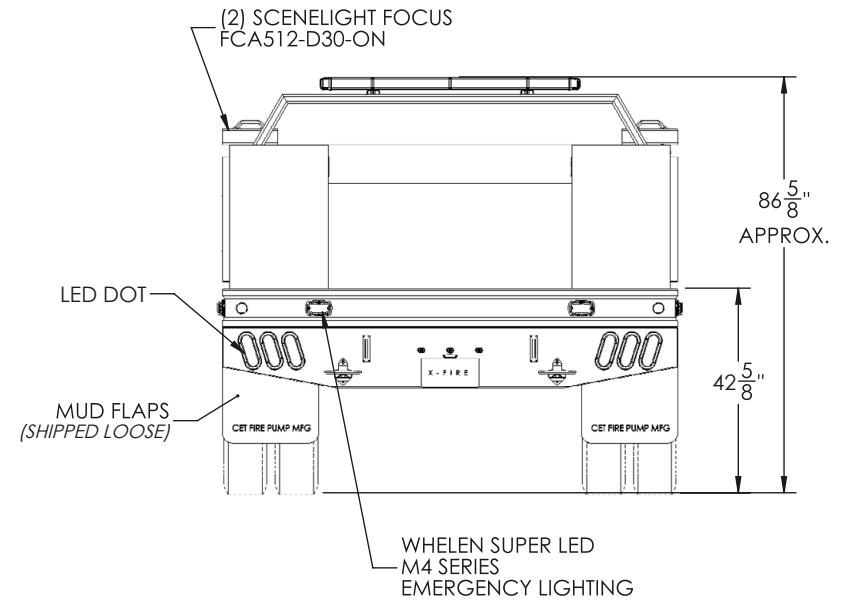

ACCEPT ONLY THE BEST

FA-GLIDER KIT #6-0701

*CET is a trademark of CET Fire Pumps Mfg Ltd.

75 Hector St., P.O. Box 90, Pierreville (Québec) Canada J0G 1J0 | Telephone: 1-888-844-2285 | Fax: 1-800-434-2613 | www.fire-pump.com