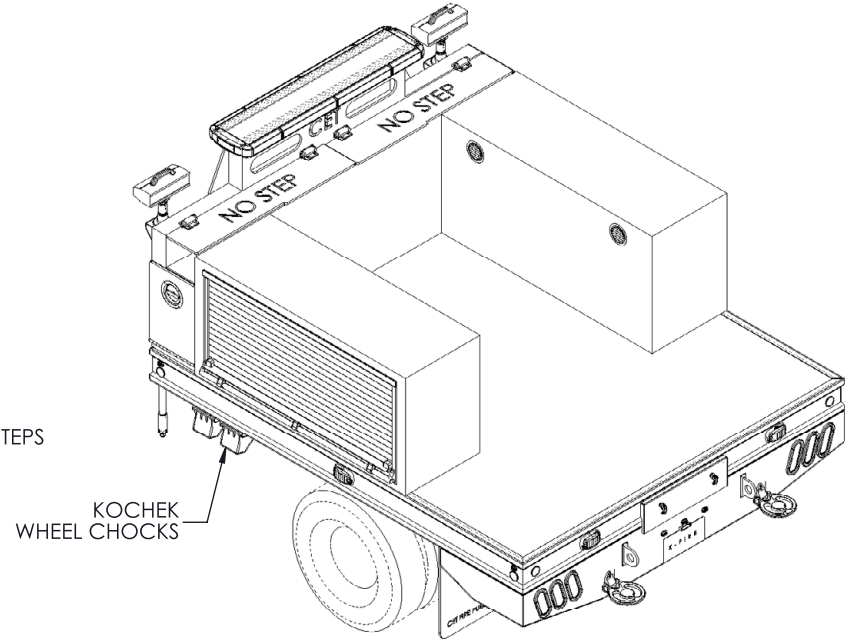

ACCEPT ONLY THE BEST

FA-GLIDER KIT #3-0701

*CET is a trademark of CET Fire Pumps Mfg Ltd.

75 Hector St., P.O. Box 90, Pierreville (Québec) Canada J0G 1J0 | Telephone: 1-888-844-2285 | Fax: 1-800-434-2613 | www.fire-pump.com