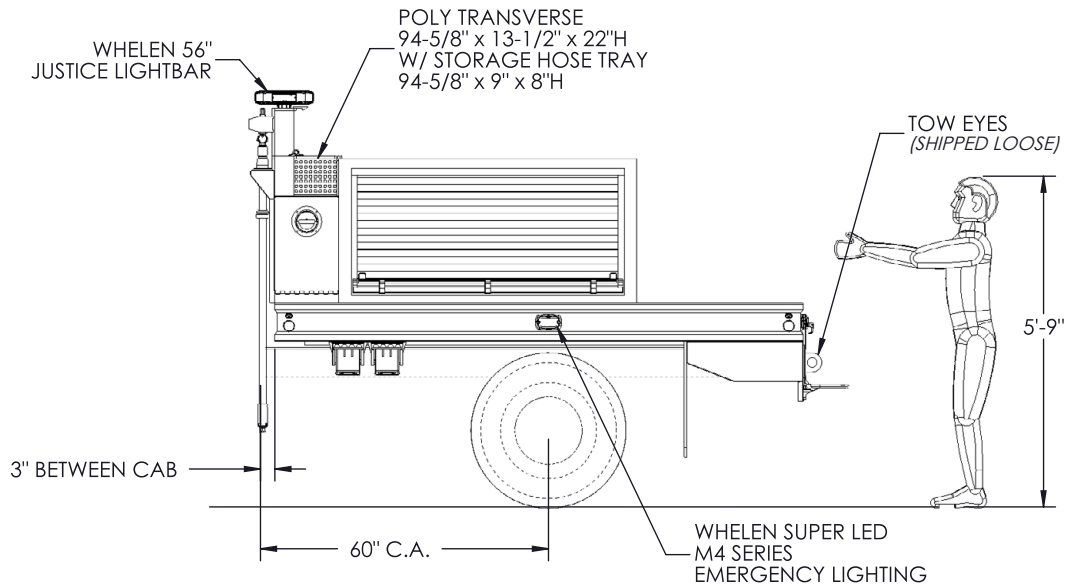

ACCEPT ONLY THE BEST

FA-GLIDER KIT #3-0701

*CET is a trademark of CET Fire Pumps Mfg Ltd.

75 Hector St., P.O. Box 90, Pierreville (Québec) Canada J0G 1J0 | Telephone: 1-888-844-2285 | Fax: 1-800-434-2613 | www.fire-pump.com