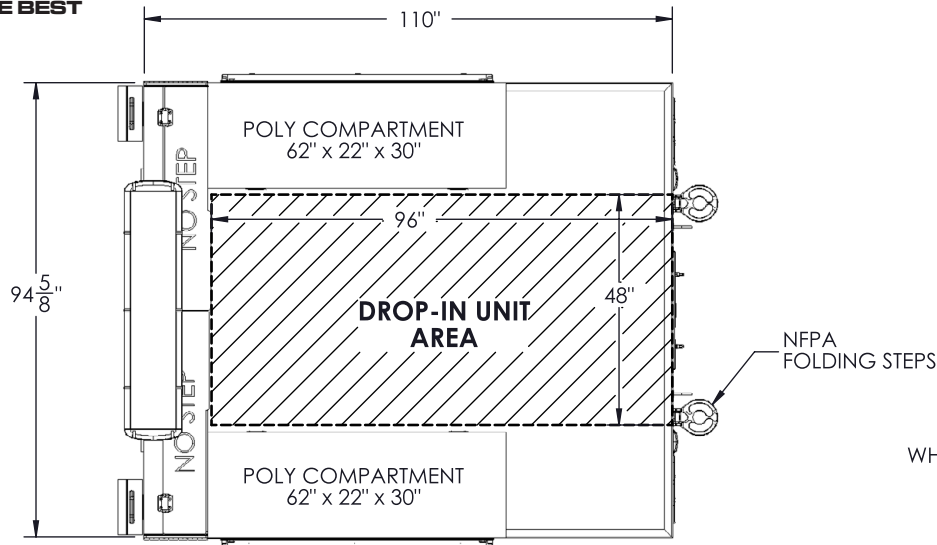

ACCEPT ONLY THE BEST

FA-GLIDER KIT #3-0701

*CET is a trademark of CET Fire Pumps Mfg Ltd.

75 Hector St., P.O. Box 90, Pierreville (Québec) Canada J0G 1J0 | Telephone: 1-888-844-2285 | Fax: 1-800-434-2613 | www.fire-pump.com