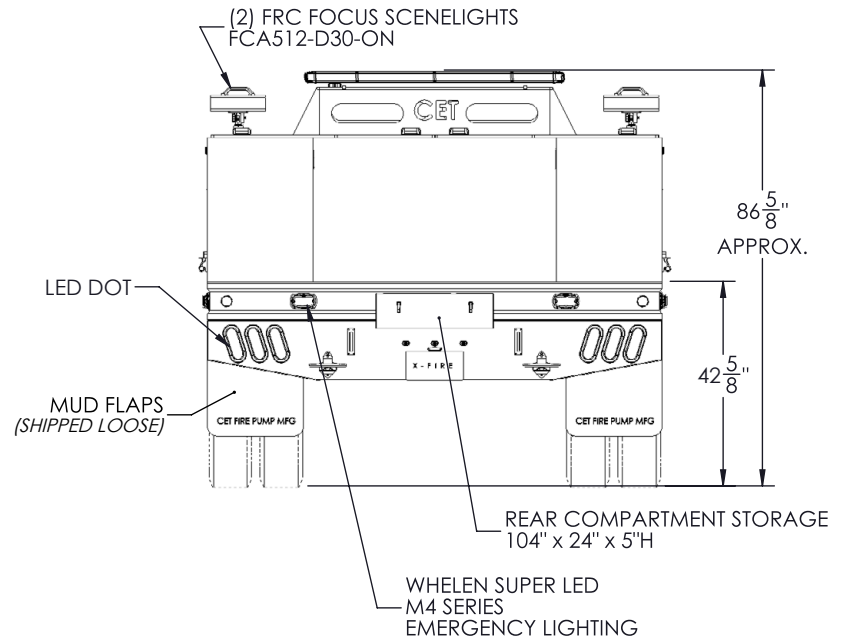

ACCEPT ONLY THE BEST

FA-GLIDER KIT #3-0701

*CET is a trademark of CET Fire Pumps Mfg Ltd.

75 Hector St., P.O. Box 90, Pierreville (Québec) Canada J0G 1J0 | Telephone: 1-888-844-2285 | Fax: 1-800-434-2613 | www.fire-pump.com