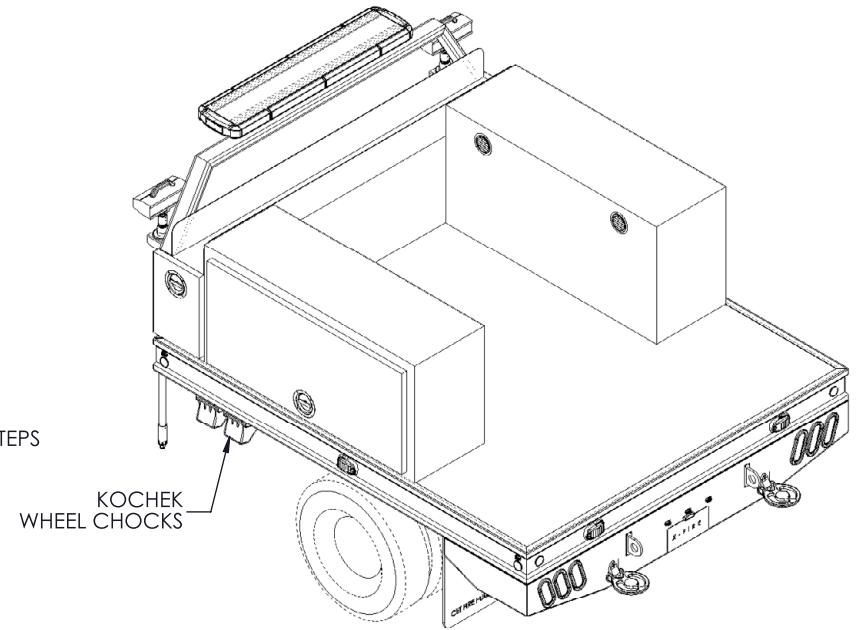

ACCEPT ONLY THE BEST

FA-GLIDER KIT #2-0701

*CET is a trademark of CET Fire Pumps Mfg Ltd.

75 Hector St., P.O. Box 90, Pierreville (Québec) Canada J0G 1J0 | Telephone: 1-888-844-2285 | Fax: 1-800-434-2613 | www.fire-pump.com