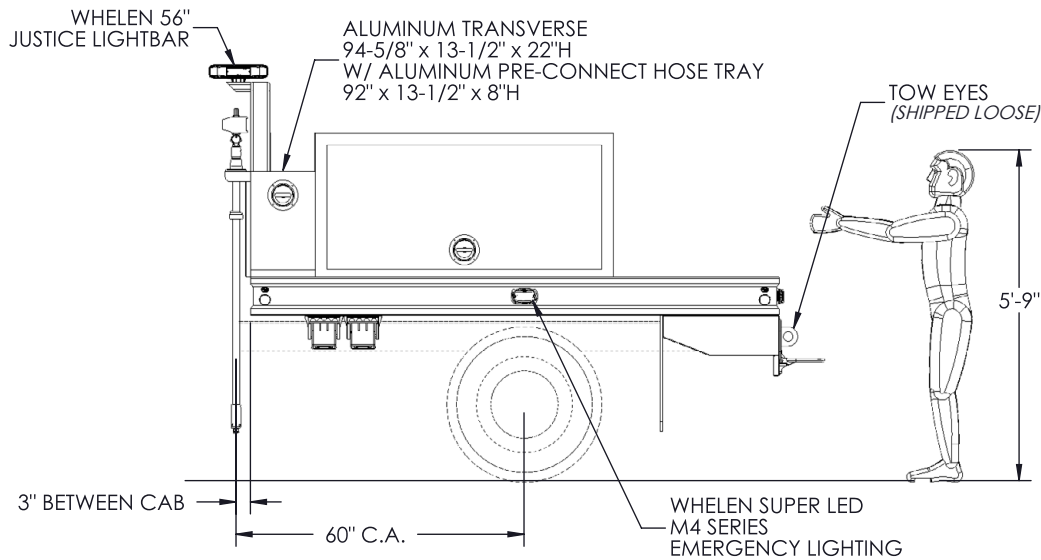

ACCEPT ONLY THE BEST

FA-GLIDER KIT #2-0701

*CET is a trademark of CET Fire Pumps Mfg Ltd.

75 Hector St., P.O. Box 90, Pierreville (Québec) Canada J0G 1J0 | Telephone: 1-888-844-2285 | Fax: 1-800-434-2613 | www.fire-pump.com