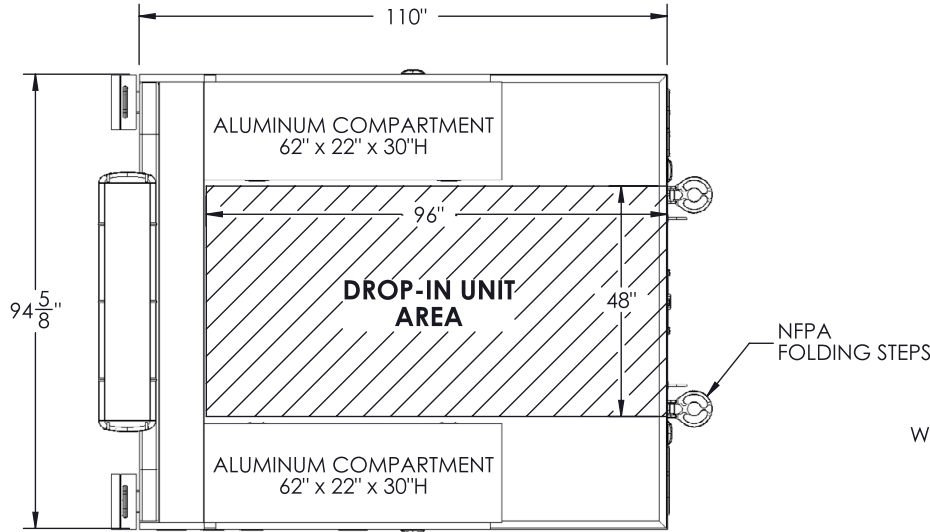

ACCEPT ONLY THE BEST

FA-GLIDER KIT #2-0701

*CET is a trademark of CET Fire Pumps Mfg Ltd.

75 Hector St., P.O. Box 90, Pierreville (Québec) Canada J0G 1J0 | Telephone: 1-888-844-2285 | Fax: 1-800-434-2613 | www.fire-pump.com