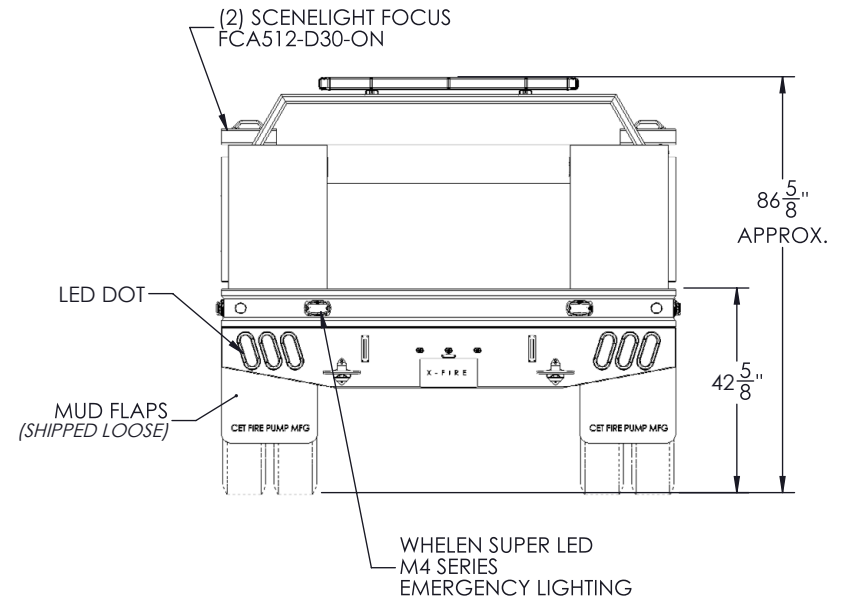

ACCEPT ONLY THE BEST

FA-GLIDER KIT #2-0701

*CET is a trademark of CET Fire Pumps Mfg Ltd.

75 Hector St., P.O. Box 90, Pierreville (Québec) Canada J0G 1J0 | Telephone: 1-888-844-2285 | Fax: 1-800-434-2613 | www.fire-pump.com